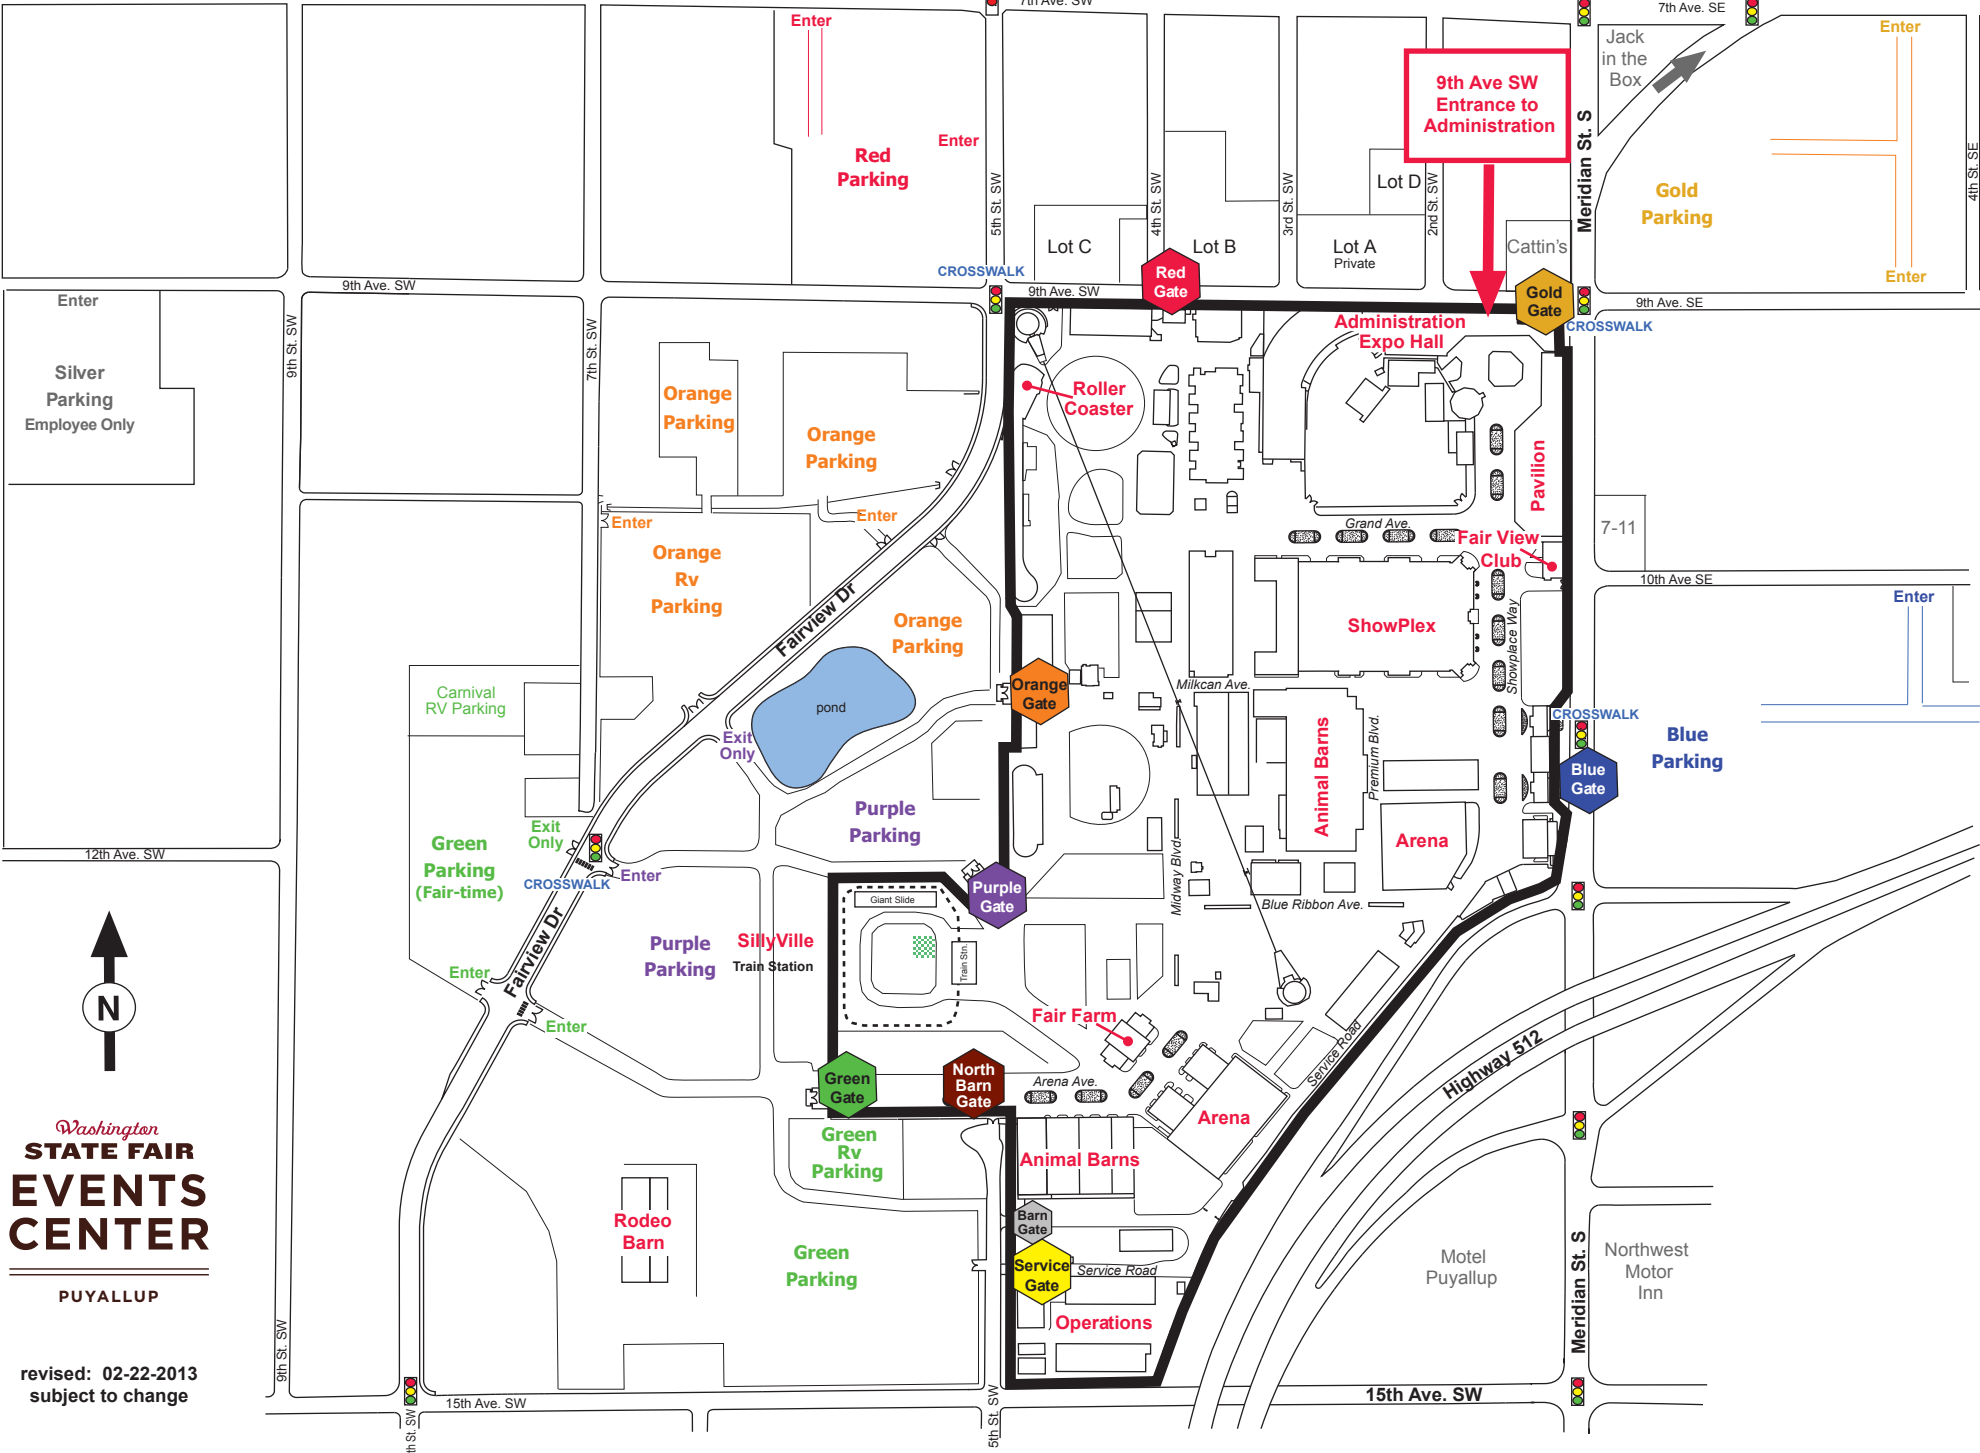

Sparks Stadium

9th Ave SW Entrance to Administration

Silver Parking Employee Only

Washington STATE FAIR EVENTS CENTER

PUYALLUP

revised: 02-22-2013
subject to change